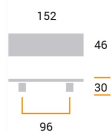

CODE

M1450

MEASURES

CENTER DISTANCE

96 MM

WIDTH

44 MM

LENGTH

152 MM

HEIGHT

30 MM

Technical drawing

Finishing and colors

Chrome Mat

Raw Natural

Polimor s.r.l