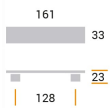

Technical drawing