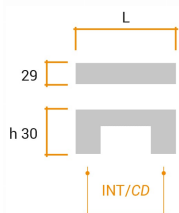

Technical drawing

Polimor s.r.l

Via della Tecnologia s.n. - 61122 Pesaro - Italy - Tel +39 0721 482157 Fax +39 0721 481362 - polimor@polimor.it - www.polimor.it