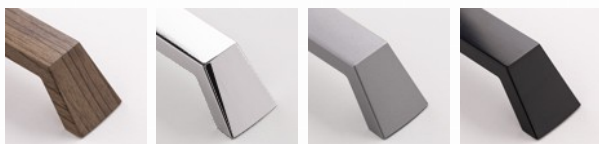

PLASTIC

CODE

M1405

MEASURES

CENTER DISTANCE

96 MM

WIDTH

17 MM

LENGTH

135.3 MM

HEIGHT

24.7 MM

Technical drawing

Finishing and colors

Legno

Cromo Lucido