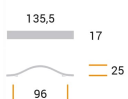

PLASTIC

CODE

M1405

MEASURES

CENTER DISTANCE

96 MM

WIDTH

17 MM

LENGTH

135.3 MM

HEIGHT

24.7 MM

Technical drawing

Finishing and colors

Legno

Cromo Lucido