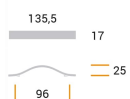

PLASTIC

CODE

M1405

MEASURES

CENTER DISTANCE

96 MM

WIDTH

17 MM

LENGTH

135.3 MM

HEIGHT

24.7 MM

Technical drawing

Finishing and colors

Wood

Bight Chrome