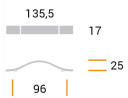

Technical drawing

Polimor s.r.l

Via della Tecnologia s.n. - 61122 Pesaro - Italy - Tel +39 0721 482157 Fax +39 0721 481362 - polimor@polimor.it - www.polimor.it