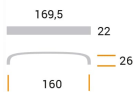

CODE

M1382

MEASURES

CENTER DISTANCE

160 MM

WIDTH

22 MM

LENGTH

169 MM

HEIGHT

26 MM

Technical drawing

Finishing and colors

Chrome Mat

Raw Natural

Polimor s.r.l