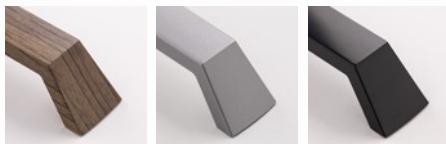

Finishing and colors

Wood

Chrome Mat

Raw Natural

Polimor s.r.l

Via della Tecnologia s.n. - 61122 Pesaro - Italy - Tel +39 0721 482157 Fax +39 0721 481362 - polimor@polimor.it - www.polimor.it