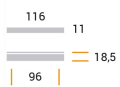

## PLASTIC

CODE

**M1345**

MEASURES

**CENTER DISTANCE**

96 MM

**WIDTH**

10 MM

**LENGTH**

116 MM

**HEIGHT**

18 MM

### Technical drawing