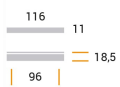

LENGTH

116 MM

HEIGHT

18 MM

Technical drawing

Finishing and colors

Cromo Lucido

Platinato Cromo Naturale