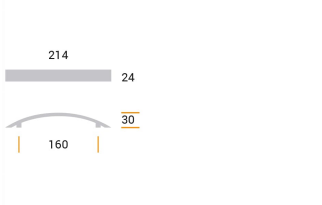

## PLASTIC

CODE

**M1328**

MEASURES

**CENTER DISTANCE**

160 MM

**WIDTH**

23 MM

**LENGTH**

214 MM

**HEIGHT**

30 MM

### Technical drawing