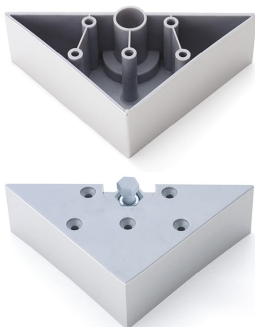

PLASTIC

CODE

01476/T20

MEASURES

FEET HEIGHT

40 MM

WIDTH

100 MM

LENGTH

100 MM

Technical drawing

Finishing and colors

Wood

Lacquered

Chrome Mat

Raw Natural