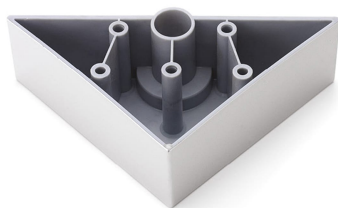

PLASTIC

CODE

**01476**

MEASURES

**FEET HEIGHT**

40 MM

**WIDTH**

100 MM

**LENGTH**

100 MM