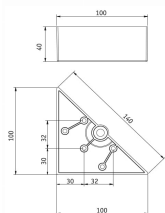

PLASTIC

CODE

**01476**

MEASURES

**FEET HEIGHT**

40 MM

**WIDTH**

100 MM

**LENGTH**

100 MM

## Technical drawing