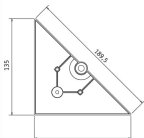

PLASTIC

CODE

01480T1

MEASURES

FEET HEIGHT

40 MM

WIDTH

135 MM

LENGTH

135 MM

Technical drawing

Finishing and colors

Wood

Lacquered

Chrome Mat

Raw Natural