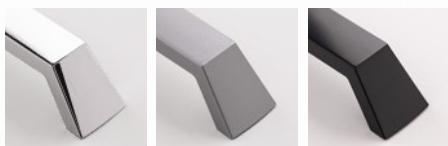

CODE

M1301

MEASURES

CENTER DISTANCE

96 MM

WIDTH

11 MM

LENGTH

106 MM

HEIGHT

22 MM

Technical drawing

Finishing and colors

Bight Chrome

Chrome Mat

Raw Natural