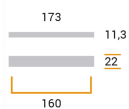

Technical drawing