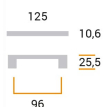

CODE

M1284

MEASURES

CENTER DISTANCE

96 MM

WIDTH

10.6 MM

LENGTH

125 MM

HEIGHT

25 MM

Technical drawing

Finishing and colors

Chrome Mat

Raw Natural

Polimor s.r.l