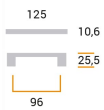

Technical drawing