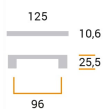

CODE

M1284

MEASURES

CENTER DISTANCE

96 MM

WIDTH

10.6 MM

LENGTH

125 MM

HEIGHT

25 MM

Technical drawing

Finishing and colors

Chrome Mat

Raw Natural

Polimor s.r.l