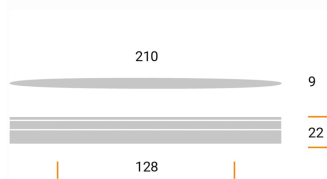

CODE

MZ1218

MEASURES

CENTER DISTANCE

128 MM

WIDTH

9 MM

LENGTH

210 MM

HEIGHT

22 MM

Technical drawing

Finishing and colors

Bright Chrome

Mat Chrome

Brushed