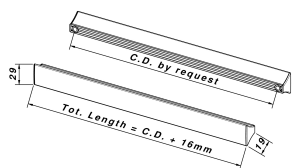

Technical drawing

Polimor s.r.l

Via della Tecnologia s.n. - 61122 Pesaro - Italy - Tel +39 0721 482157 Fax +39 0721 481362 - polimor@polimor.it - www.polimor.it