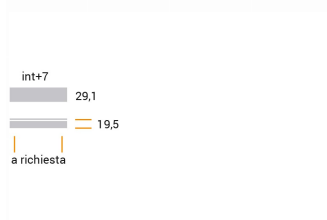

Technical drawing

Polimor s.r.l

Via della Tecnologia s.n. - 61122 Pesaro - Italy - Tel +39 0721 482157 Fax +39 0721 481362 - polimor@polimor.it - www.polimor.it