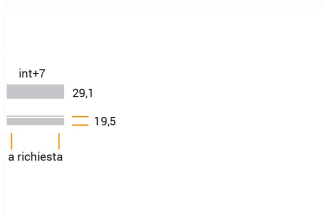

Technical drawing

Polimor s.r.l

Via della Tecnologia s.n. - 61122 Pesaro - Italy - Tel +39 0721 482157 Fax +39 0721 481362 - polimor@polimor.it - www.polimor.it