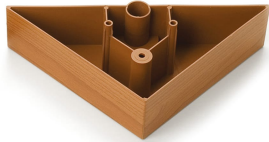

CODE

01480/T20

MEASURES

FEET HEIGHT

40 MM

WIDTH

135 MM

LENGTH

135 MM

Technical drawing

Polimor s.r.l

Via della Tecnologia s.n. - 61122 Pesaro - Italy - Tel +39 0721 482157 Fax +39 0721 481362 - polimor@polimor.it - www.polimor.it