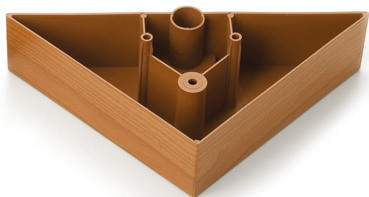

PLASTIC

CODE

01480

MEASURES

FEET HEIGHT

40 MM

WIDTH

135 MM

LENGTH

135 MM