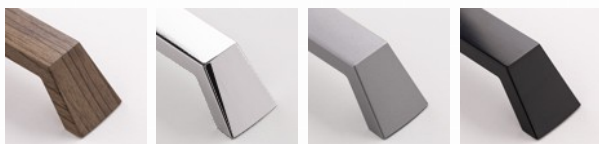

53 MM

HEIGHT

17.3 MM

Technical drawing

Finishing and colors

Legno

Cromo Lucido

Platinato Cromo Naturale