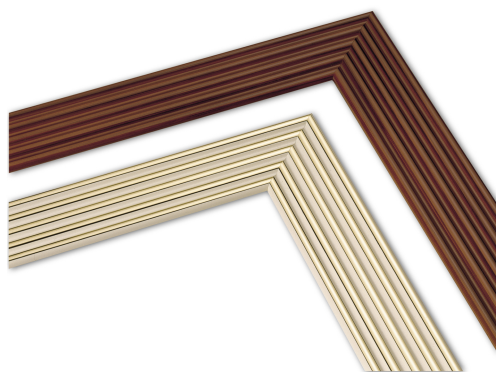

CODE

P 307

MEASURES

EDGE PROFILE APPLICATION

47.6 MM

WIDTH

47.6 MM

HEIGHT

4.4 MM

Technical drawing

Finishing and colors

Polimor s.r.l

Via della Tecnologia s.n. - 61122 Pesaro - Italy - Tel +39 0721 482157 Fax +39 0721 481362 - polimor@polimor.it - www.polimor.it