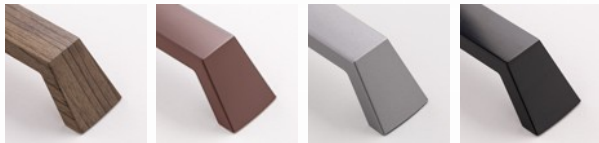

CODE

01475/HW

MEASURES

FEET HEIGHT

40 MM

WIDTH

100 MM

LENGTH

100 MM

Technical drawing

Finishing and colors

Wood

Lacquered

Chrome Mat

Raw Natural

Polimor s.r.l