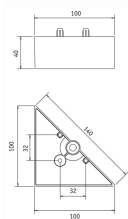

## PLASTIC

CODE

**01475**

MEASURES

**FEET HEIGHT**

40 MM

**WIDTH**

100 MM

**LENGTH**

100 MM

### Technical drawing