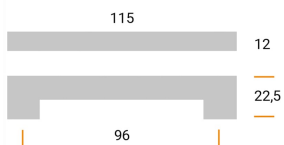

CODE

MZ 959B

MEASURES

CENTER DISTANCE

96 MM

WIDTH

12 MM

LENGTH

115 MM

HEIGHT

22.5 MM

Technical drawing

Finishing and colors

Bright Chrome Mat Chrome

Polimor s.r.l

Via della Tecnologia s.n. - 61122 Pesaro - Italy - Tel +39 0721 482157 Fax +39 0721 481362 - polimor@polimor.it - www.polimor.it